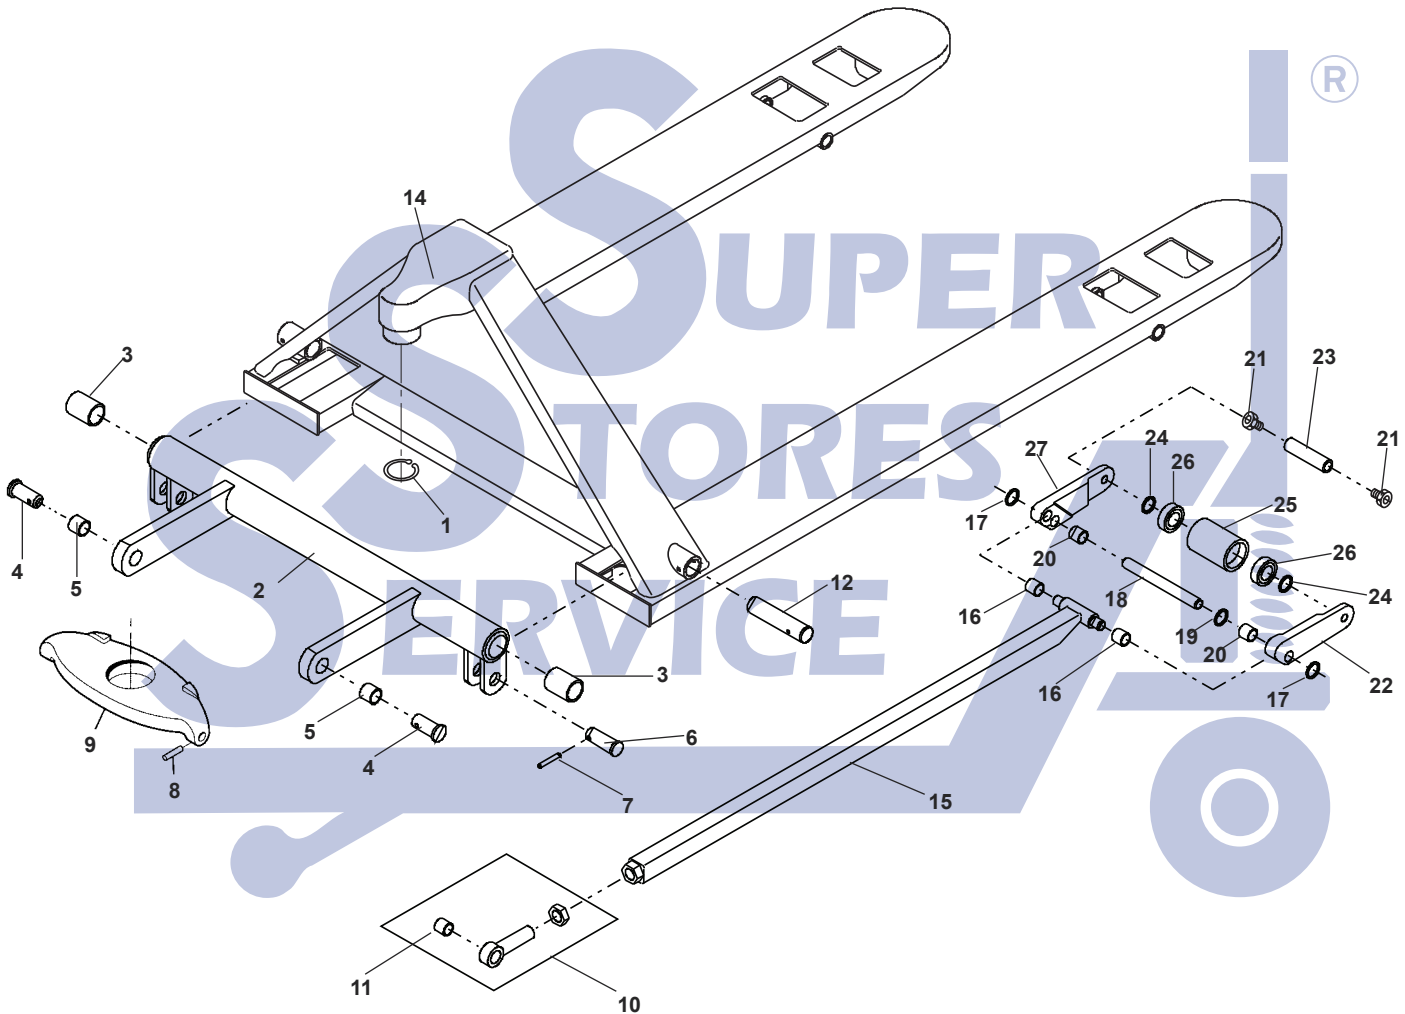

Lift-Rite CF & L30 Frame

See Lift-Rite L55 Hydraulic Unit

Lift-Rite CF & L30 Frame

Item	Part No.	Description
1	PL20232	Snap Ring
2	SF20202	Torsion Tube
3	PL20203A	Bushing
4	PL30207	Thrust Plate Pin
5	PL20206	Bushing
6	PL20227	Eye Bolt
7	PL20269	Split Pin
8	PL20269	Split Pin
9	PM20231C	Thrust Plate
10	PL20226	Eye bolt Assembly
11	PL20226A	Bushing
12	SF20204	Bulk Head Pin
13	SF20269	Split Pin
14	SF29X48	Chassis

Item	Part No.	Description
15	SF20224X48U	Push Rod
16	PL20206	Bushing
17	SF20216	Spacer Washer
18	SF20219	Fork Pin
19	SF20217	Retaining Ring
20	PL20226A	Bushing
21	MI-FEF1	Screw
22	SF30212-R	Lever Arm Right
23	SF20215	Roller Axle
24	PL10216	Spacer Washer
25	PM10210-U-B	Load Roller Assembly
26	PM10214S	Bearing
27	SF30212-L	Lever Arm Left

Load Wheel Kit

See Lift-Rite L55 Hydraulic Unit